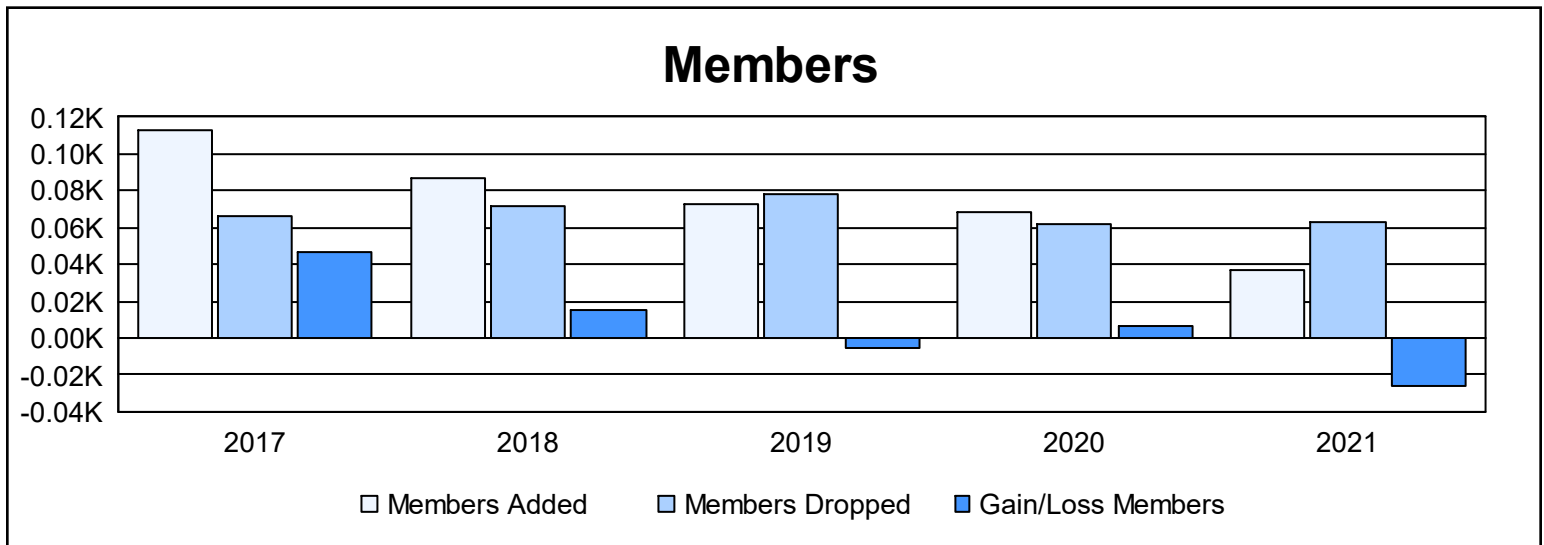

Year	New Clubs	Dropped Clubs	Gain/ Loss Clubs	New Members	Charter Members	Reinstate Members	Transfer Members	Total Member Added	Total Members Dropped	Gain/ Loss Members
2016-2017	1	0	1	86	20	0	7	113	66	47
2017-2018	0	0	0	83	0	0	4	87	72	15
2018-2019	0	0	0	71	0	0	2	73	78	-5
2019-2020	0	0	0	62	0	0	6	68	62	6
2020-2021	0	0	0	32	0	2	3	37	63	-26
Average	0	0	0	67	4	0	4	76	68	7

Membership Composition June 2021 Cumulative

Gender Composition June 2021 Cumulative