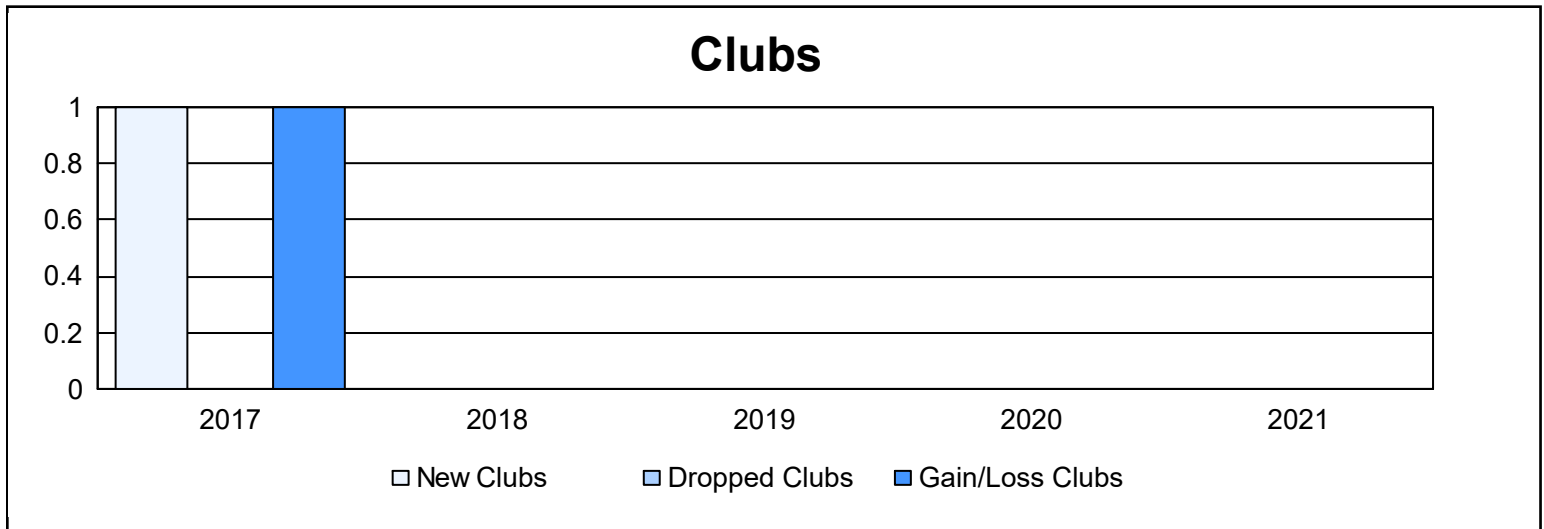

Year	New Clubs	Dropped Clubs	Gain/ Loss Clubs	New Members	Charter Members	Reinstate Members	Transfer Members	Total Member Added	Total Members Dropped	Gain/ Loss Members
2016-2017	1	0	1	86	20	0	7	113	66	47
2017-2018	0	0	0	83	0	0	4	87	72	15
2018-2019	0	0	0	71	0	0	2	73	78	-5
2019-2020	0	0	0	62	0	0	6	68	62	6
2020-2021	0	0	0	32	0	2	3	37	63	-26
Average	0	0	0	67	4	0	4	76	68	7

Membership Composition June 2021 Cumulative

Gender Composition June 2021 Cumulative