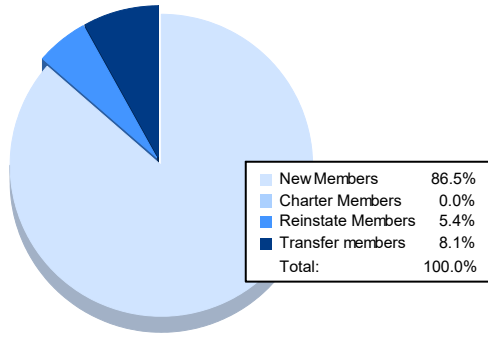

Year	New Clubs	Dropped Clubs	Gain/ Loss Clubs	New Members	Charter Members	Reinstate Members	Transfer Members	Total Member Added	Total Members Dropped	Gain/ Loss Members
2016-2017	1	0	1	86	20	0	7	113	66	47
2017-2018	0	0	0	83	0	0	4	87	72	15
2018-2019	0	0	0	71	0	0	2	73	78	-5
2019-2020	0	0	0	62	0	0	6	68	62	6
2020-2021	0	0	0	32	0	2	3	37	63	-26
Average	0	0	0	67	4	0	4	76	68	7

Membership Composition June 2021 Cumulative

Gender Composition June 2021 Cumulative